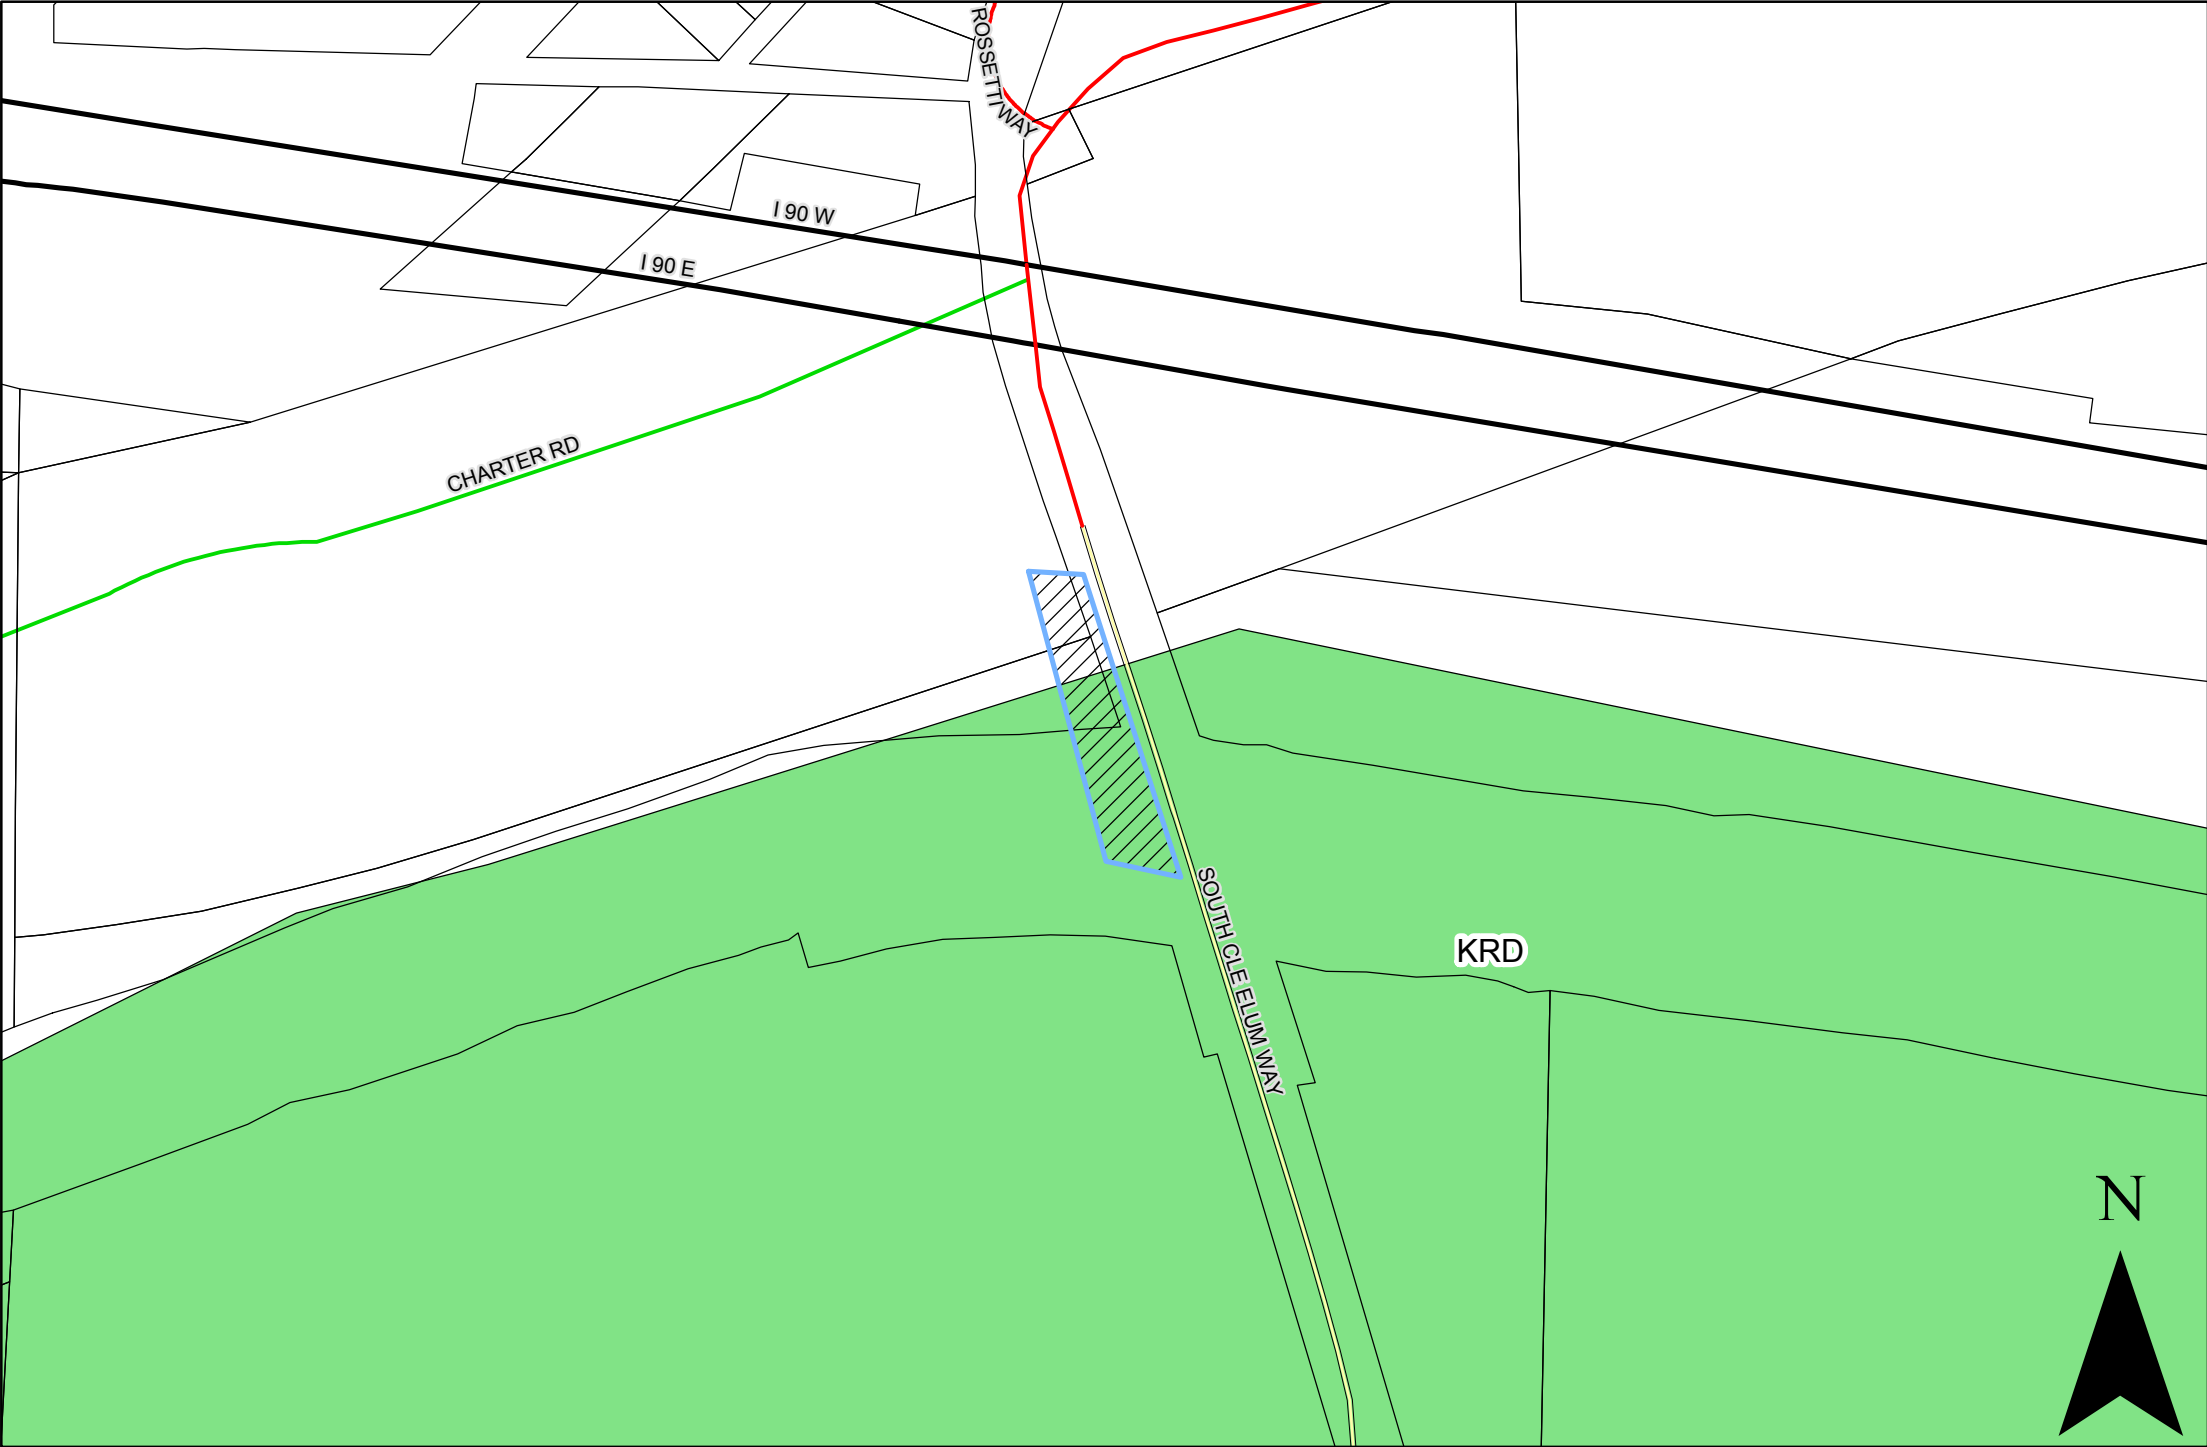

# SX-18-00023 City of Cle Elum

1:2,000

Irrigation Districts